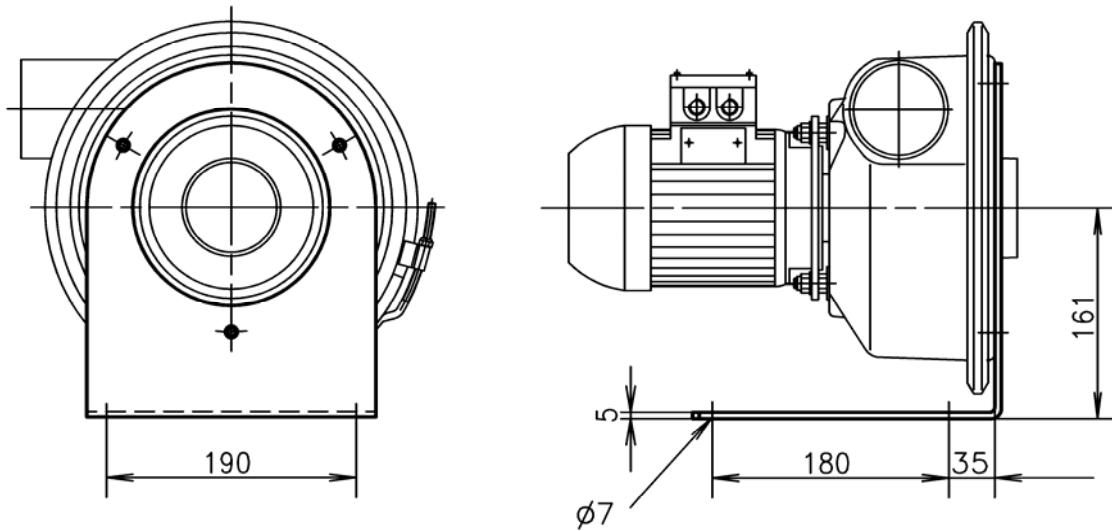

Support, powder coated RAL 7032

Sleeve PVC round with fixing bands, stainless

NW Ø	L	s
75	100	2