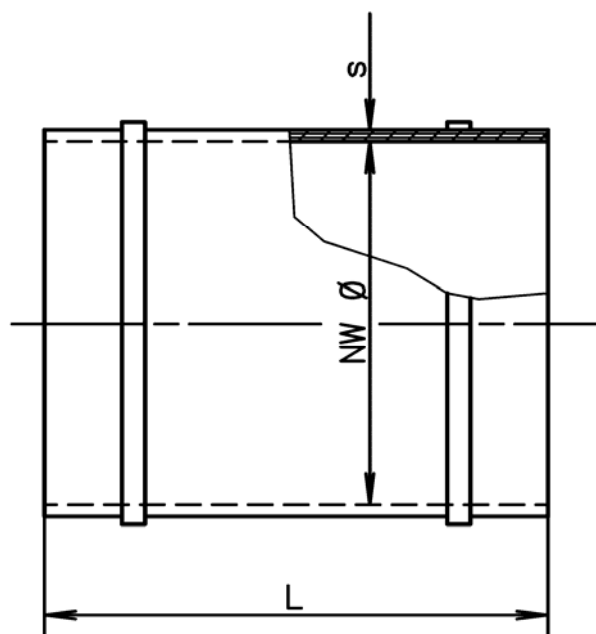

Support, powder coated RAL 7032

Sleeve PVC round with fixing bands, stainless

NW Ø	L	s
75	100	2